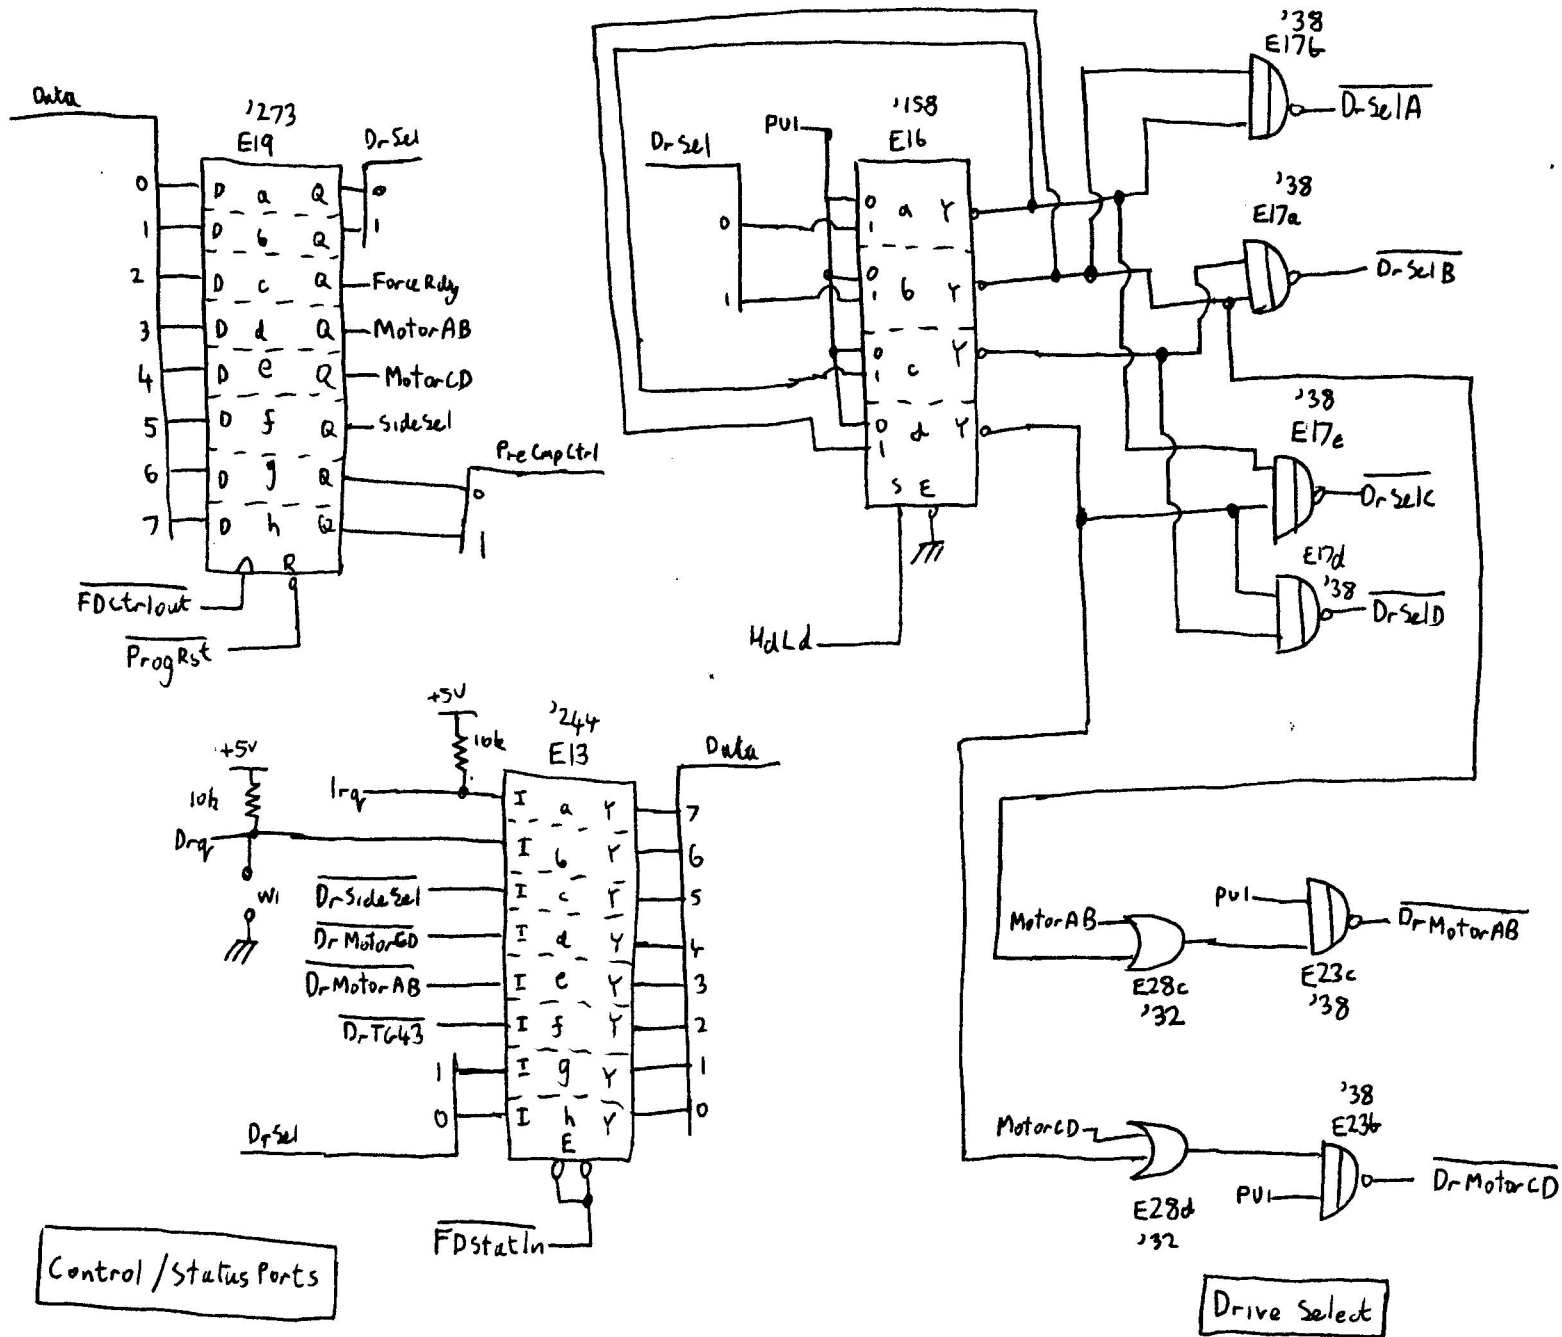

Drive Connectors

Drive status

Rainbow Floppy Controller Sheet (4)

Data Separator

Read Clock VCO