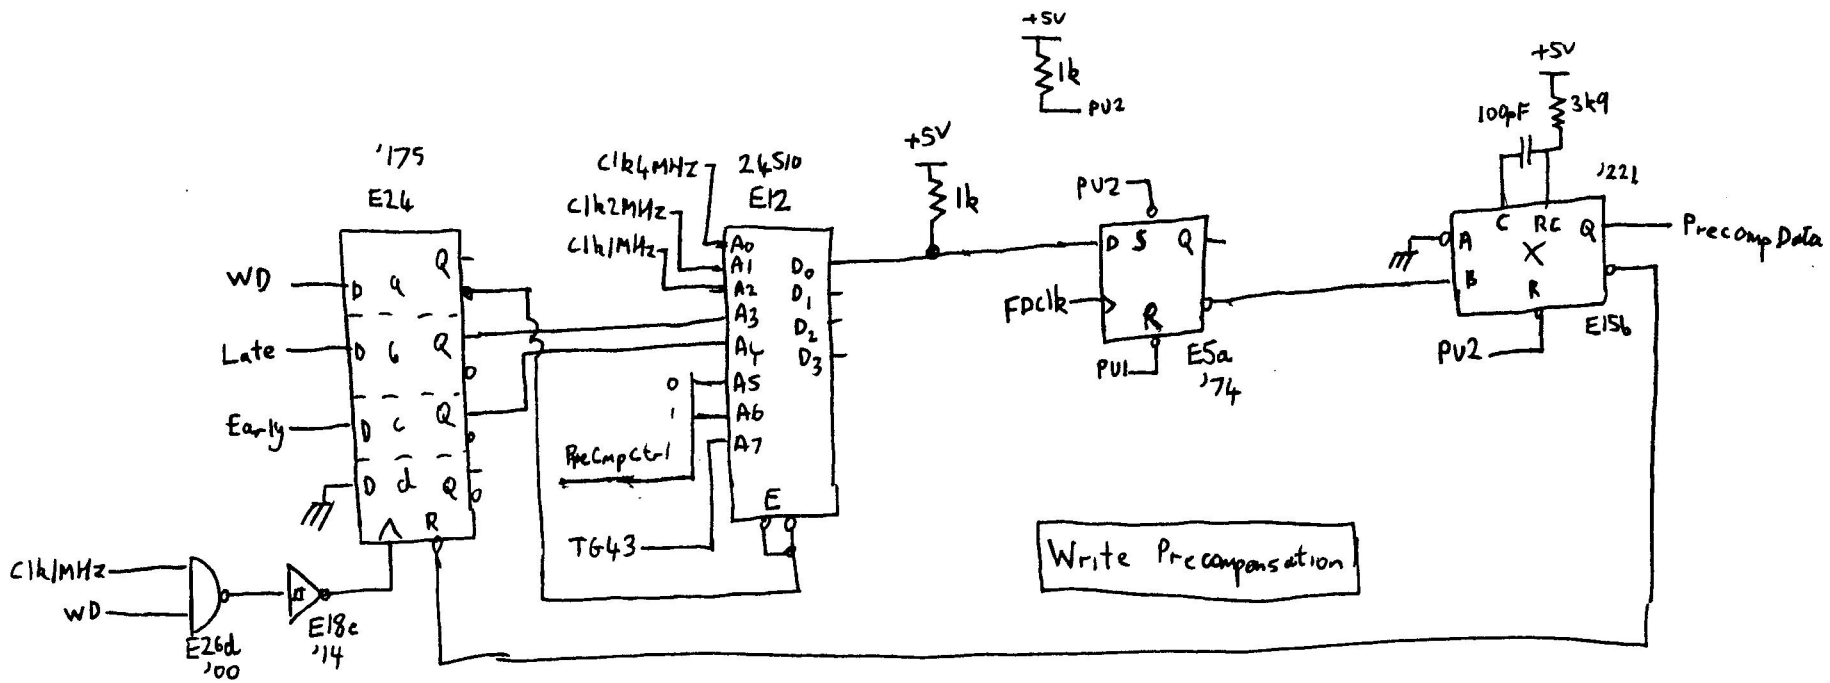

Drive Connectors

Drive status

Rainbow Floppy Controller Sheet (4)

Data Separator

Read Clock VCO