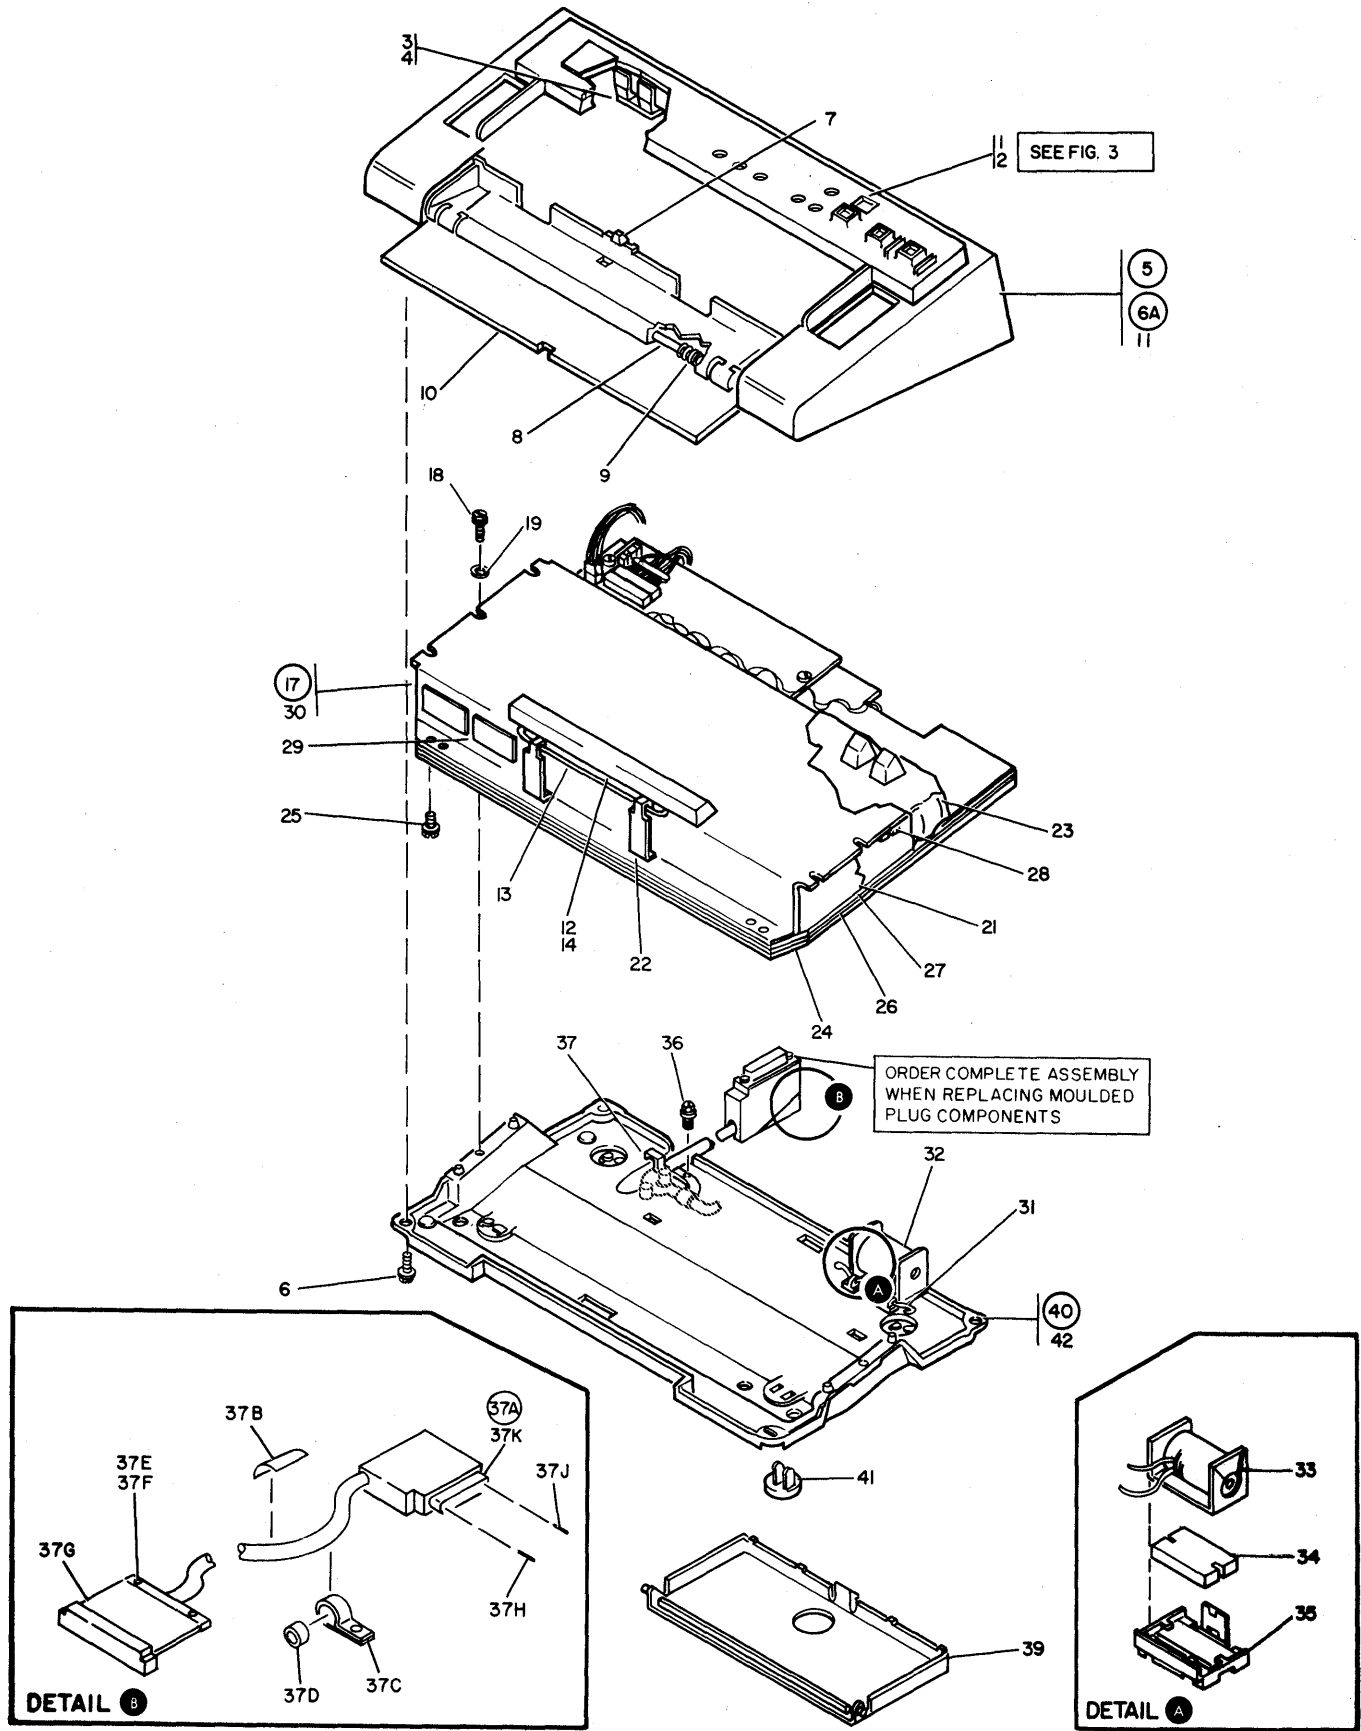

FIGURE 1. KEYBOARD FINAL ASSEMBLY.

LIST 1. KEYBOARD FINAL ASSEMBLY.

FIGURE- INDEX NUMBER	PART NUMBER	UNITS PER ASM.	DESCRIPTION			
			1	2	3	4
1 - 29F	5782583	2	.	.	EYELET	
- 29G	5800634	1	.	.	CARD ASSEMBLY	
- 29H	1655339	4	.	.	PIN, CONTACT	
- 29J	1655359	16	.	.	PIN, CONTACT 24-28 AWG	
- 29K	1655338	1	.	.	CONNECTOR, PLUG- 25 POSITION	
- 31	1742635	1	.	.	CADDY, CE	
- 32	1742678	1	.	.	BASE ASM, 75/76 KEY USED ON 75 AND 76 POSITION KEYBOARD	
- 32	1742683	1	.	.	BASE ASM, 87 KEY USED ON 87 POSITION KEYBOARD	
- 32	1742653	1	.	.	BASE ASM, 88 KEY USED ON 88 POSITION KEYBOARD	
- 33	1742666	4	.	.	FOOT	
- 34	1742675	1	.	.	BASE, KEYBOARD-75 KEY	
- 34	1742680	1	.	.	BASE, 87 POSITION	
- 34	1742650	1	.	.	BASE, KEYBOARD	