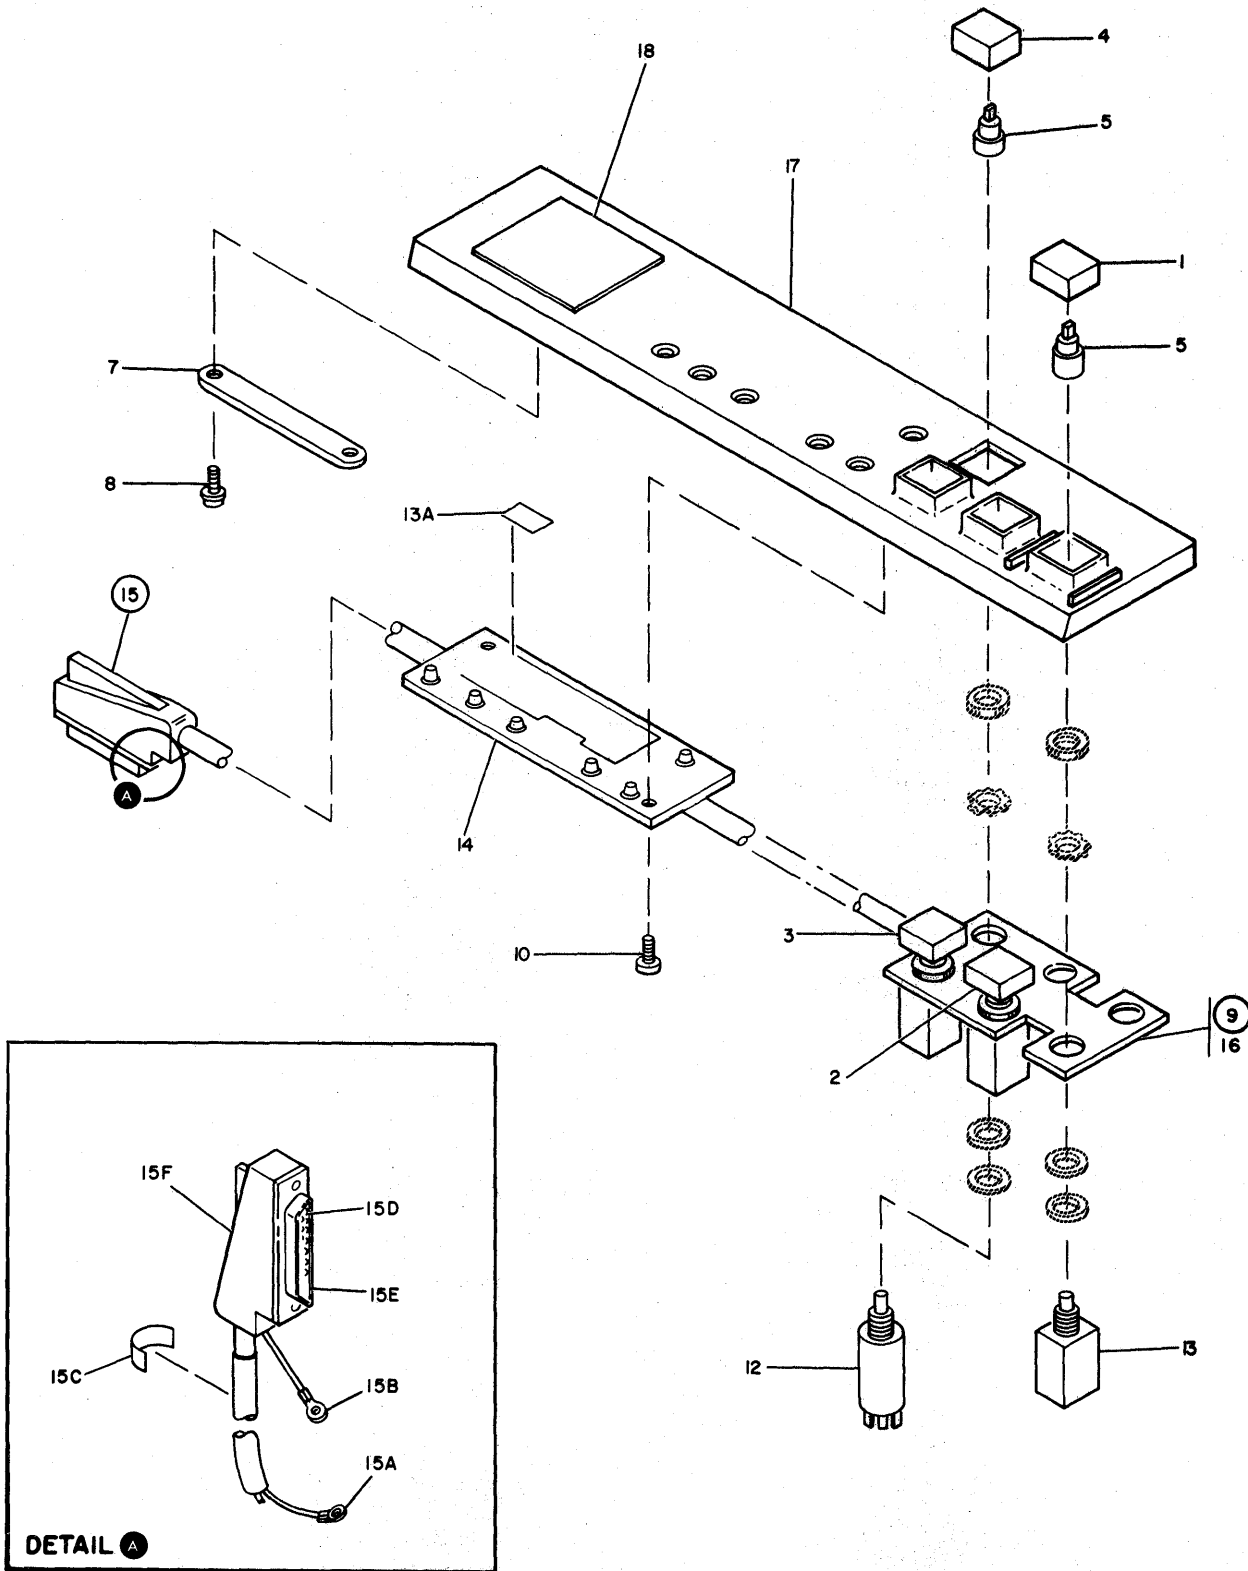

FOR PARTS
NOT SHOWN
SEE FIG. 2

FIGURE 3. OPERATORS CONTROL PANEL ASSEMBLY.

LIST 3. OPERATORS CONTROL PANEL ASSEMBLY.

FIGURE- INDEX NUMBER	PART NUMBER	UNITS PER ASM.	DESCRIPTION			
			1	2	3	4
3 - 13	5578638	3	-	-	-	SWITCH
- 13A	811825	2	-	-	-	LABEL-CABLE
- 14	5578628	1	-	-	-	PANEL ASM, LED USED WITH CHANNEL TO CHANNEL ONLY
- 14	5578642	1	-	-	-	PANEL ASM, LED USED WITHOUT CHANNEL TO CHANNEL ONLY
- 15	4942126	1	-	-	-	CABLE ASM USED WITH CHANNEL TO CHANNEL ONLY
- 15	4942125	1	-	-	-	CABLE ASM USED WITHOUT CHANNEL TO CHANNEL ONLY
- 15	4942213	1	-	-	-	CABLE ASM, DISPLAY TO SCCP
- 15A	483683	1	-	-	-	TERMINAL, RING- 10-12 AWG NO. 8 STUD
- 15B	483690	1	-	-	-	TERMINAL, RING
- 15C	811825	1	-	-	-	LABEL-CABLE
- 15D	1655339	16	-	-	-	PIN, CONTACT
- 15E	1655338	1	-	-	-	CONNECTOR
- 15F	5717874	1	-	-	-	HOOD, CONNECTOR- 90 DEG
- 16	4942210	1	-	-	-	PLATE
- 17	1310060	1	-	-	-	HOUSING, ENGLISH
- 17	1310025	1	-	-	-	HOUSING, FRENCH
- 17	1310026	1	-	-	-	HOUSING, SPANISH
- 17	1310027	1	-	-	-	HOUSING, GERMAN
- 17	1310028	1	-	-	-	HOUSING, ITALIAN
- 17	1310029	1	-	-	-	HOUSING, BRAZIL/PORTUGUESE USED WITH CHANNEL TO CHANNEL ONLY
- 17	1310061	1	-	-	-	HOUSING, ENGLISH
- 17	1310030	1	-	-	-	HOUSING, FRENCH
- 17	1310031	1	-	-	-	HOUSING, FRENCH
- 17	1310032	1	-	-	-	HOUSING, GERMAN
- 17	1310033	1	-	-	-	HOUSING, ITALIAN
- 17	1310034	1	-	-	-	HOUSING, BRAZIL/PORTUGUESE USED WITHOUT CHANNEL TO CHANNEL ONLY
- 17	4942212	1	-	-	-	HOUSING, SCCP ENGLISH W/O CH TO CH AND W/O POWER ON BUTTON
- 18	4942060	1	-	-	-	NAMEPLATE