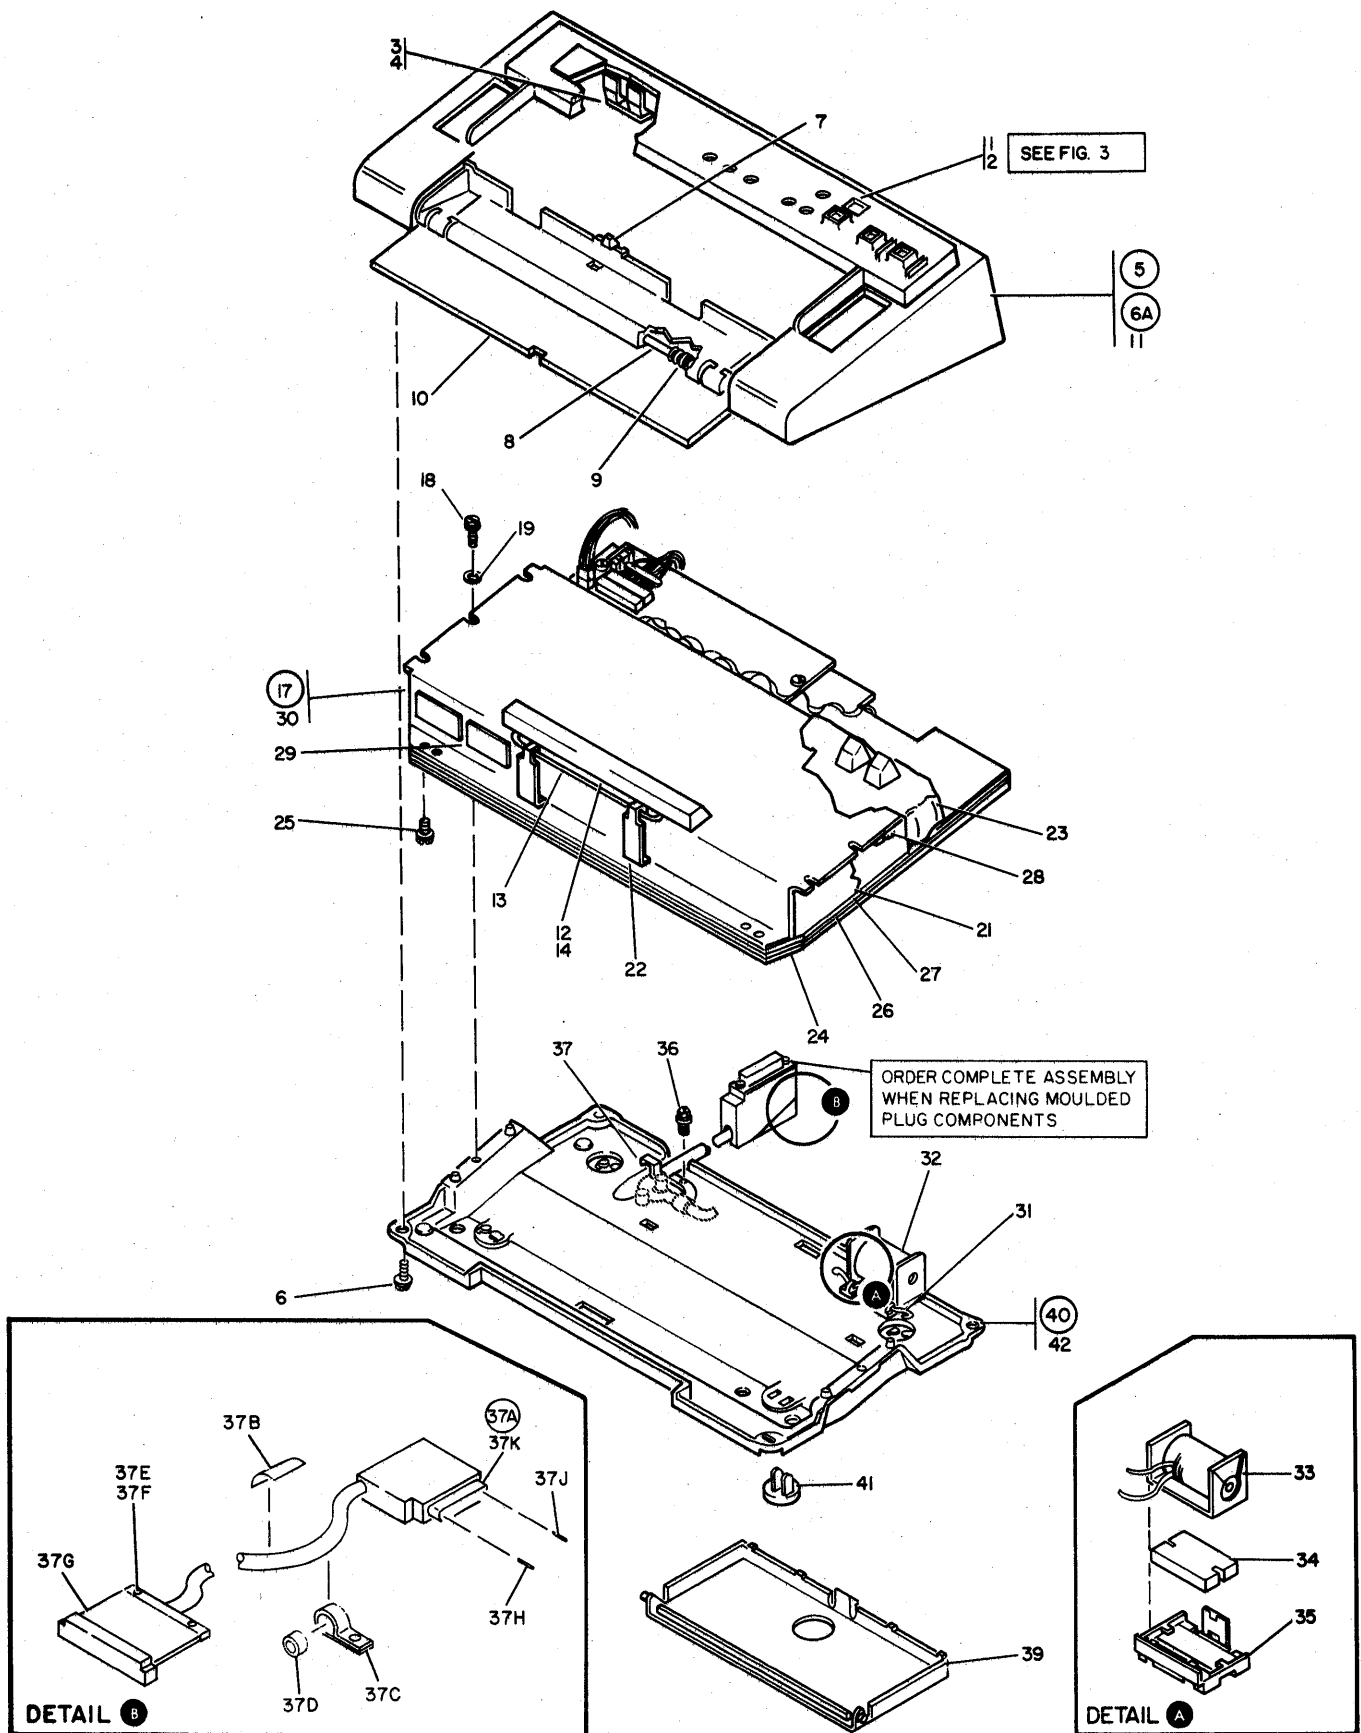

FIGURE 2. MODEL 2A KEYBOARD FINAL ASSEMBLY.

LIST 2. MODEL 2A KEYBOARD FINAL ASSEMBLY.

FIGURE- INDEX NUMBER	PART NUMBER	UNITS PER ASM.	DESCRIPTION			
			1	2	3	4
2 - 21	1864454	2	.	.	PLATE, END	
- 22	5183362	2	.	.	PIVOT	
- 23	1752747	1	.	.	SHIELD, CONTAMINATION	
- 23	1757465	1	.	.	SHIELD	
- 24	1752746	1	.	.	PLATE ASM, BASE	
- 24	1757461	1	.	.	PLATE ASSEMBLY	
- 25	2481012	8	.	.	SCREW, SELF TAPPING, 8-32 X .437 LG.	ATT PT
- 26	1752745	1	.	.	INSULATOR, BASE	
- 26	1757463	1	.	.	INSULATOR, LR	
- 27	5188717	1	.	.	PAD, CARD	
- 27	1752329	1	.	.	CARD, ADD	
- 28	1748131	AR	.	.	MODULE ASM, KEY-SENSING	
- 28	1748132	1	.	.	MODULE ASM, KEY-NON SENSING (USED ONLY UNDER THE SPACE BAR, LEFT END)	
- 29	811825	1	.	.	LABEL-CABLE	
- 30	1752741	1	.	.	FRAME ASSEMBLY, 75 KEY	
- 30	1757459	1	.	.	FRAME ASSEMBLY, 76 KEY	
- 31	1742658	1	.	.	BAIL, SPRING	
- 32	1742662	1	.	.	CLICKER ASM, 40 OHMS SOUND DAMPENED	
- 33	1742643	1	.	.	CLICKER ASM	
- 34	1742663	1	.	.	CUSHION	
- 35	1742664	1	.	.	CRADLE	
- 36	2181012	1	.	.	SCREW, SELF TAPPING, 8-32 X .437 LG.	ATT PT
- 37	1742689	1	.	.	RELIEF, STRAIN	
- 37A	1742661	1	.	.	CABLE ASM, KEYBOARD- 6 FT.	
- 37A	1742668	1	.	.	CABLE ASM, KEYBOARD- 3 FT.	
- 37B	811825	1	.	.	LABEL-CABLE	
- 37C	1833098	1	.	.	CLAMP-CABLE	
- 37D	2152789	1	.	.	FERRULE	
- 37E	5275481	1	.	.	STRAIN RELIEF	
- 37F	5782583	2	.	.	EYELET	
- 37G	5800634	1	.	.	CARD ASSEMBLY	
- 37H	1655339	4	.	.	PIN, CONTACT	
- 37J	1655359	16	.	.	PIN, CONTACT 24-28 AWG	
- 37K	1655338	1	.	.	CONNECTOR, PLUG- 25 POSITION	
- 39	1742635	1	.	.	CADDY, CE	
- 40	1742678	1	.	.	BASE ASM, 75/76 KEY	
- 41	1742666	4	.	.	FOOT	
- 42	1742675	1	.	.	BASE, KEYBOARD-75 KEY	