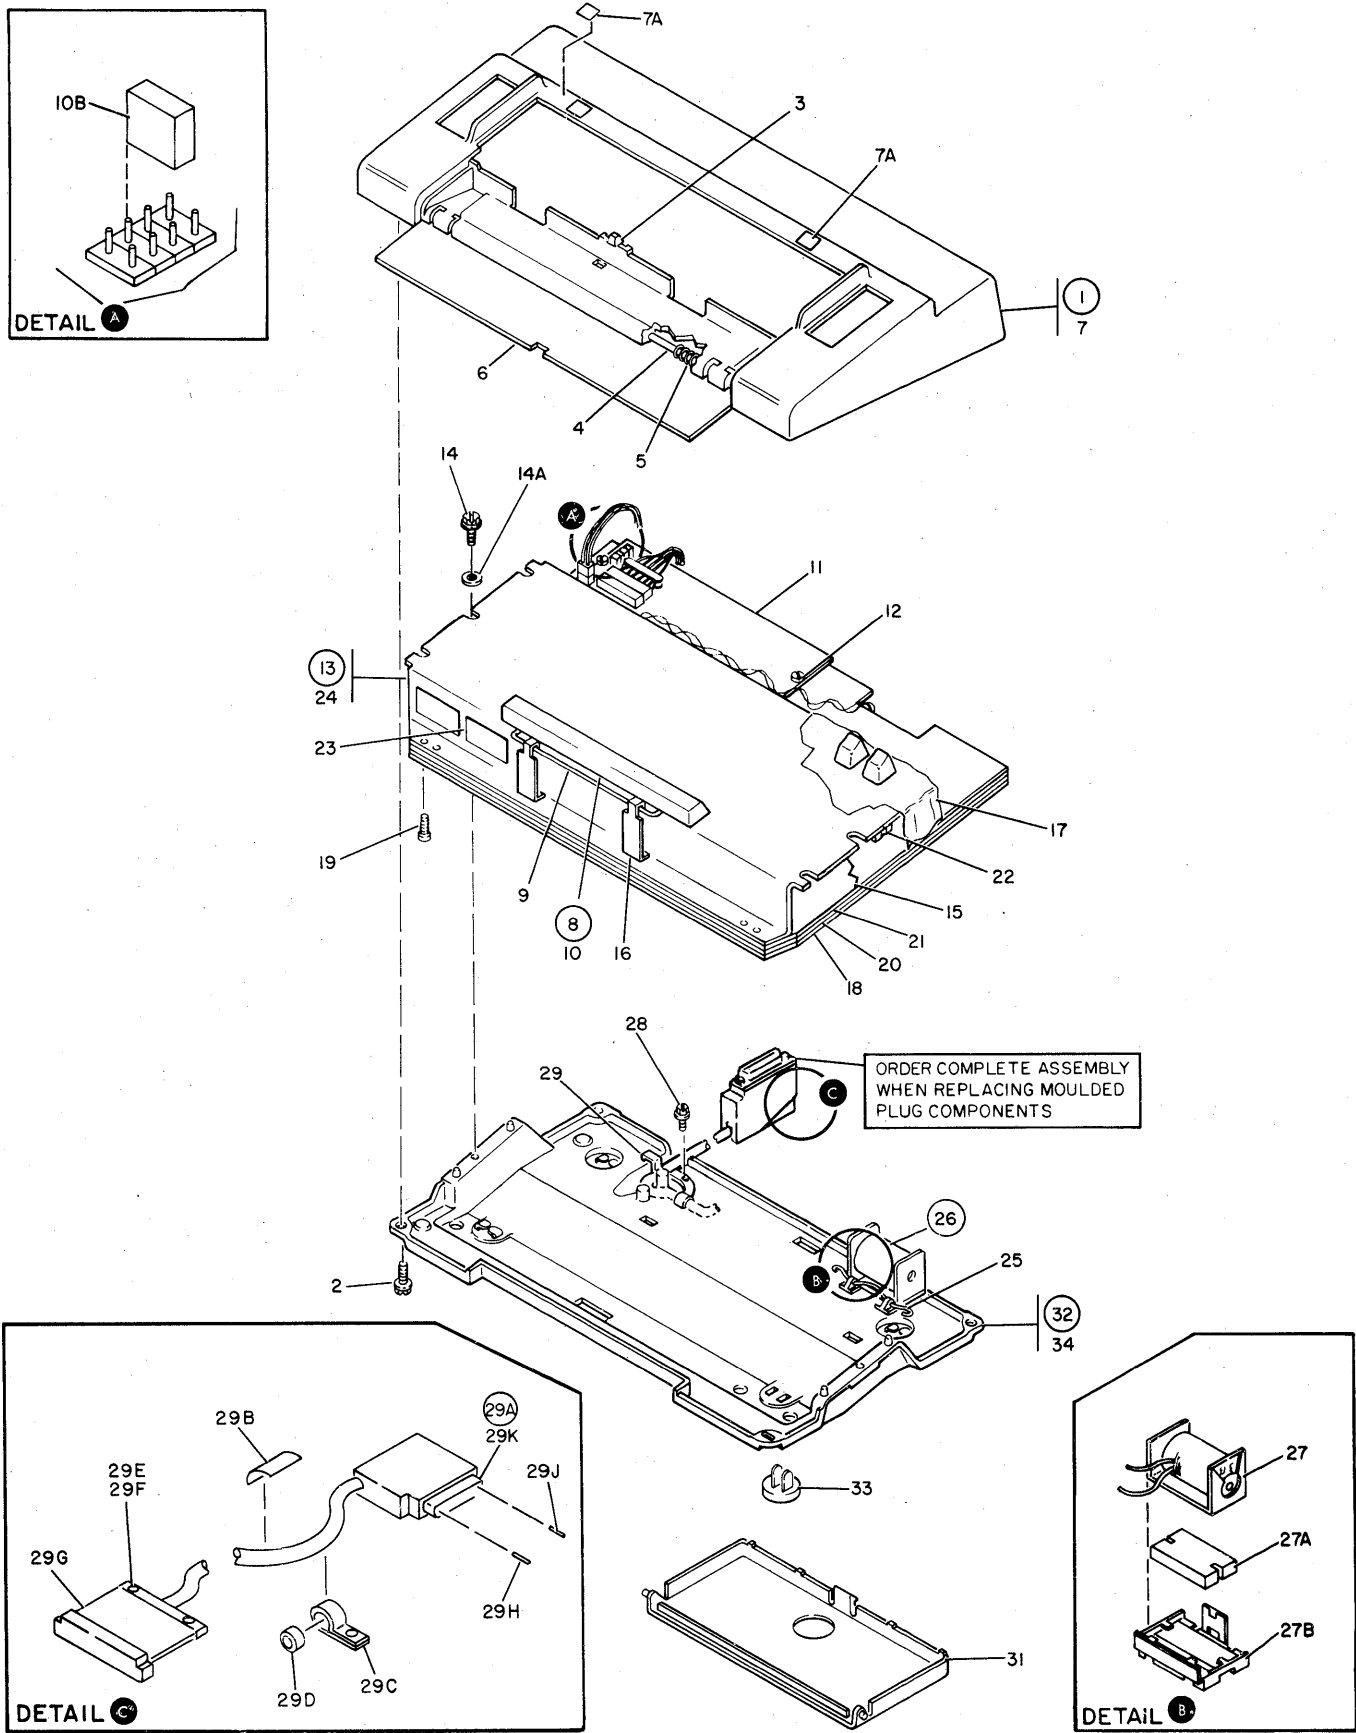

VISUAL INDEX I. KEYBOARD ASSEMBLY

CATALOG SECTION

FIGURE 1. KEYBOARD FINAL ASSEMBLY.

LIST 1. KEYBOARD FINAL ASSEMBLY.

FIGURE- INDEX NUMBER	PART NUMBER	UNITS PER ASM.	DESCRIPTION			
			1	2	3	4
1 -	NO NO.	NP	KEYBOARD ASSEMBLY- FOR KEYBOARD ASM AND FINAL MECHANICAL KEYBOARD ASSEMBLY PART NUMBERS REFER TO CHART "I" PAGE 14 BY LANGUAGE GROUP AND KEYBOARD SIZE.			
- 1	1742773	1	. COVER ASM,KEYBOARD - 75 KEY			
- 1	1742637	1	. COVER ASM,KEYBOARD - 76 KEY			
- 1	1742779	1	. COVER ASM,KEYBOARD - 87 KEY			
- 1	1742657	1	. COVER ASM,KEYBOARD - 88 KEY			
- 2	2181012	4	. SCREW, SELF TAPPING, 8-32 X .437 LG. ATT PT			
- 3	1742688	1	. . LATCH			
- 4	1742686	1	. . ROD,HINGE			
- 5	1742687	1	. . SPRING			
- 6	1742685	1	. . REST,PALM			
- 7	1742676	1	. COVER,KEYBOARD - 75 KEY			
- 7	1742641	1	. COVER,KEYBOARD - 76 KEY			
- 7	1742681	1	. COVER,KEYBOARD - 87 KEY			
- 7	1742651	1	. COVER,KEYBOARD - 88 KEY			
- 7A	1743595	AR	. LABEL,KEYBOARD			
- 8	1854442	1	. SPACEBAR ASM.			
- 9	5183361	1	. . STABILIZER			
- 10	1854443	1	. . SPACEBAR			
- 10B	1650667	1	. JUMPER			
- 11	5188718	1	. CARD ASM. USED ON 75 POSITION KEYBOARD			
- 11	5188718	1	. CARD ASM. USED ON 76 POSITION KEYBOARD (KATAKANA)			
- 11	1752631	1	. CARD ASM USED ON 87 POSITION KEYBOARD			
- 11	1752631	1	. CARD ASM USED ON 88 POSITION KEYBOARD (KATAKANA)			
- 12	10170	2	. SCREW,HACH-BIND HD 6-32 X 1/4 LG ATT PT			
- 13	1858523	NP	. KEYBOARD ASM,BASIC- 75 POSITION			
- 13	1752681	NP	. KEYBOARD ASSEMBLY			
- 13	1854449	NP	. KEYBOARD ASM,BASIC - 87 POSITION			
- 13	1752682	NP	. KEYBOARD ASM,BASIC - 88 POSITION FOR KEYBOARD REPLACEMENT, SEE CHART "A"			
- 14	2181012	2	. SCREW, SELF TAPPING, 8-32 X .437 LG. ATT PT			
- 14A	4942270	2	. WASHER,COINED- 0.169 ID X 0.500 OD ATT PT			
- 15	1864454	2	. . PLATE, END			
- 16	5183362	2	. . PIVOT			
- 17	1752747	1	. . SHIELD, CONTAMINATION			
- 17	1757465	1	. . SHIELD			
- 17	1752754	1	. . SHIELD,CONTAMINATION - 87 POSITION			
- 17	1756282	1	. . SHIELD,CONTAMINATION - 88 POSITION			
- 18	1752746	1	. . PLATE ASM, BASE			
- 18	1757461	1	. . PLATE ASSEMBLY			
- 18	1752753	1	. . PLATE,BASE - 87 POSITION			
- 18	1756261	1	. . PLATE,BASE - 88 POSITION			
- 19	1786825	8	. . SCREW,HEX WASHER HD SLF TAP- 6-32 0.43LG ATT PT			
- 20	1752745	1	. . INSULATOR, BASE			
- 20	1757463	1	. . INSULATOR, LR			
- 20	1752752	1	. . INSULATION,BASE - 87 POSITION			
- 20	1756263	1	. . INSULATION,BASE - 88 POSITION			
- 21	1666298	1	. . PAD CARD - 75 POSITION			
- 21	1752366	1	. . PAD CARD - 76 POSITION			
- 21	1809895	1	. . PAD CARD - 87 POSITION			
- 21	1752330	1	. . PAD CARD - 88 POSITION			
- 22	1748131	AR	. . MODULE ASM,KEY-SENSING			
- 22	1748132	1	. . MODULE ASM,KEY-NON SENSING (USED ONLY UNDER THE SPACE BAR,LEFT END)			
- 23	811825	1	. . LABEL-CABLE			
- 24	1752741	1	. . FRAME ASSEMBLY, 75 KEY			
- 24	1757459	1	. . FRAME ASSEMBLY, 76 KEY			
- 24	1752748	1	. . FRAME ASSEMBLY, 87 POSITION			
- 24	1756259	1	. . FRAME ASSEMBLY, 88 POSITION			
- 25	1742658	1	. BALL,SPRING			
- 26	1742662	1	. CLICKER ASM, 40 OHMS SOUND DAMPENED			
- 27	1742643	1	. . CLICKER ASM			
- 27A	1742663	1	. . CUSHION			
- 27B	1742664	1	. . CRADLE			
- 28	2181012	1	. SCREW, SELF TAPPING, 8-32 X .437 LG. ATT PT			
- 29	1742689	1	. RELIEF,STRAIN			
- 29A	1742661	1	. CABLE ASM, KEYBOARD- 6 FT.			
- 29A	1742668	1	. CABLE ASM, KEYBOARD- 3 FT.			
- 29B	811825	1	. . LABEL-CABLE			
- 29C	1833098	1	. . CLAMP-CABLE			
- 29D	2152789	1	. . FERRULE			
- 29E	5275481	1	. . STRAIN RELIEF			