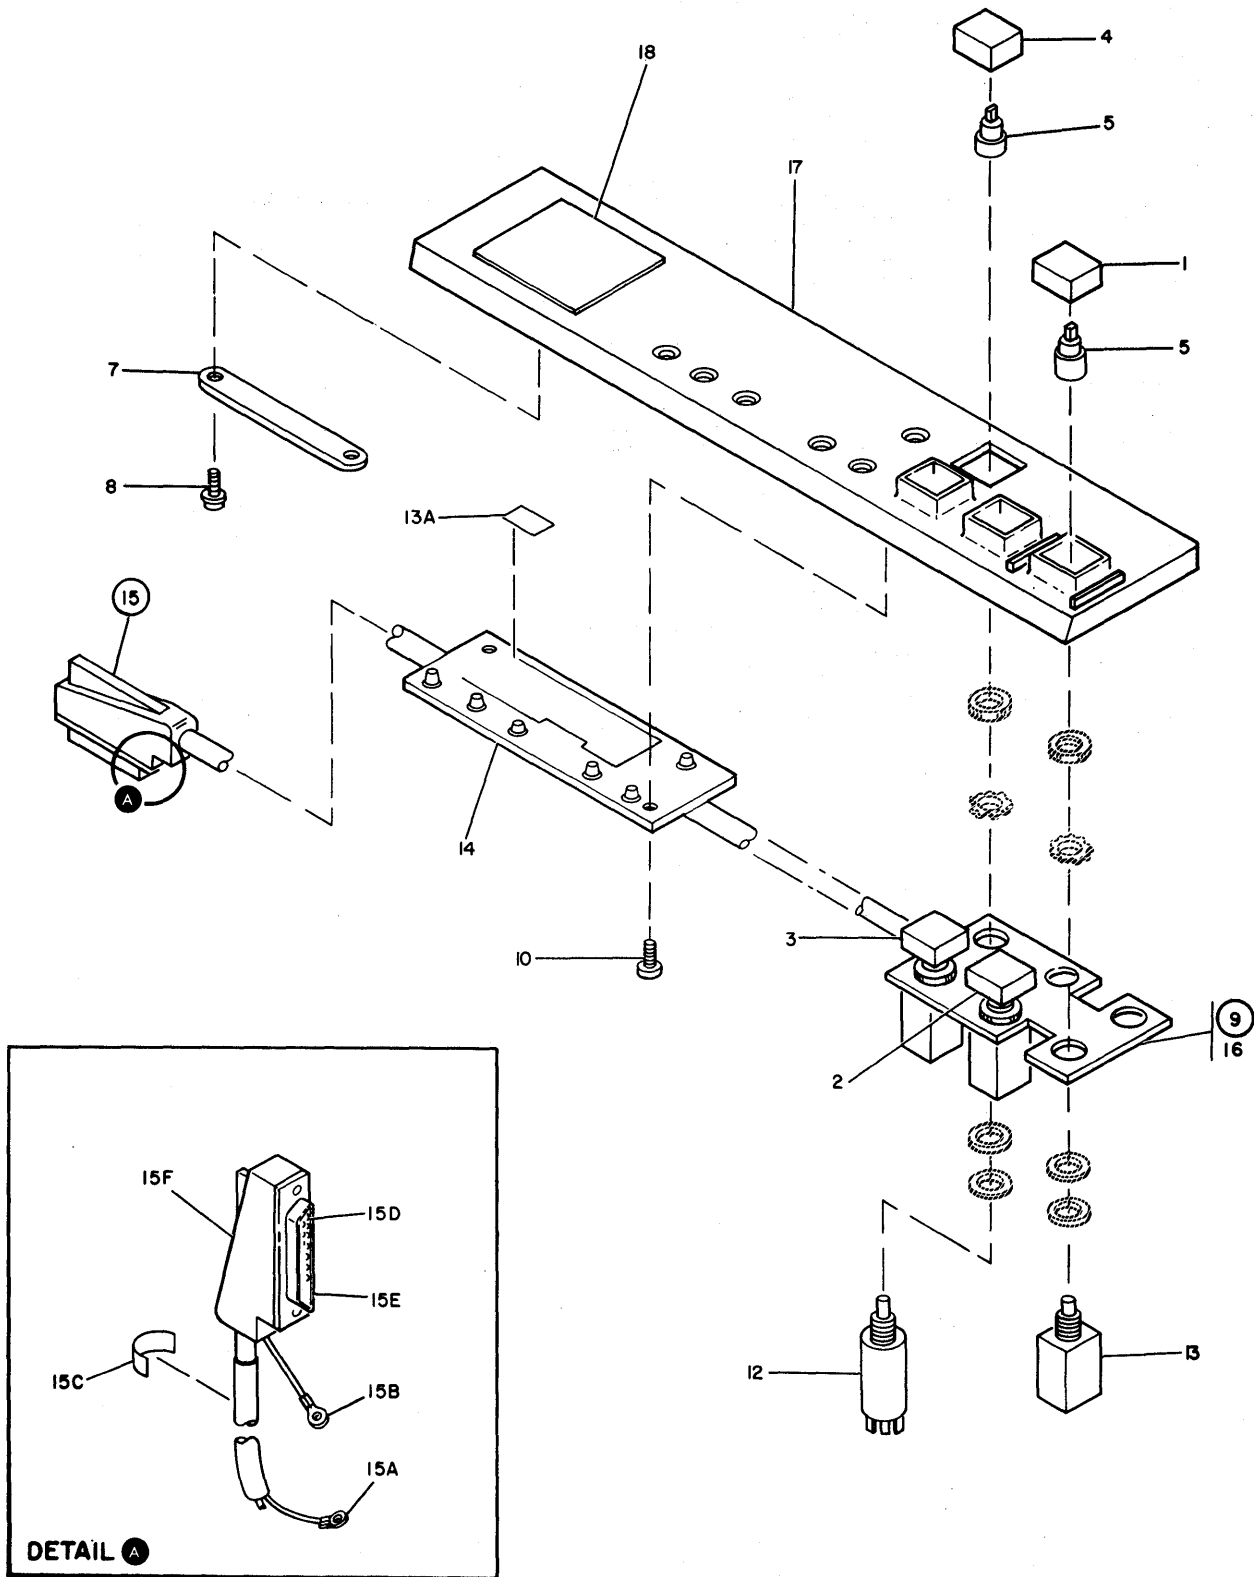

FOR PARTS
NOT SHOWN
SEE FIG. 2

FIGURE 3. OPERATORS CONTROL PANEL ASSEMBLY.

LIST 3. OPERATORS CONTROL PANEL ASSEMBLY.

FIGURE- INDEX NUMBER	PART NUMBER	UNITS PER ASM.	DESCRIPTION			
			1	2	3	4
3 -	4942096	REF	PANEL ASM, OPERATOR CONTROL-ENG/JAPAN			
-	4942097	REF	PANEL ASM, OPERATOR CONTROL-FRENCH			
-	4942098	REF	PANEL ASM, OPERATOR CONTROL-SPANISH			
-	4942099	REF	PANEL ASM, OPERATOR CONTROL-GERMAN			
-	4942100	REF	PANEL ASM, OPERATOR CONTROL-ITALIAN			
-	4942101	REF	PANEL ASM, OPERATOR CONTROL-BRAZIL/PORT USED WITH CHANNEL TO CHANNEL ONLY			
-	4942070	REF	PANEL ASM, OPERATOR CONTROL-ENGLISH			
-	4942071	REF	PANEL ASM, OPERATOR CONTROL-FRENCH			
-	4942072	REF	PANEL ASM, OPERATOR CONTROL-SPANISH			
-	4942073	REF	PANEL ASM, OPERATOR CONTROL-GERMAN			
-	4942074	REF	PANEL ASM, OPERATOR CONTROL-ITALIAN			
-	4942075	REF	PANEL ASM, OPERATOR CONTROL-BRAZIL/PORT USED WITHOUT CHANNEL TO CHANNEL ONLY			
-	4942142	REF	PANEL ASM, OPERATOR CONTROL- ENG/JAPAN			
-	4942143	REF	PANEL ASM, OPERATOR CONTROL- FRENCH			
-	4942144	REF	PANEL ASM, OPERATOR CONTROL- SPANISH			
-	4942145	REF	PANEL ASM, OPERATOR CONTROL- GERMAN			
-	4942146	REF	PANEL ASM, OPERATOR CONTROL- ITALIAN			
-	4942147	REF	PANEL ASM, OPERATOR CONTROL- BRAZIL/PORT USED WITHOUT CHANNEL TO CHANNEL AND WITHOUT POWER ON BUTTON			
-	4942219	1	PANEL ASM, OPERATOR CONTROL-ENGLISH WITH SCCP FEATURE FOR NEXT HIGHER ASM, SEE FIGURE 2-1			
- 1	5578635	1	- BUTTON, POWER OFF-ENGLISH			
- 1	1310045	1	- BUTTON, POWER OFF-FRENCH			
- 1	1310046	1	- BUTTON, POWER OFF-SPANISH			
- 1	1310047	1	- BUTTON, POWER OFF-GERMAN			
- 1	1310048	1	- BUTTON, POWER OFF-ITALIAN			
- 1	1310049	1	- BUTTON, POWER OFF-BRAZIL/PORT			
- 1	4942217	1	- BUTTON, IML ENGLISH W/O CH TO CH AND W/O POWER ON BUTTON			
- 2	5578636	1	- BUTTON, LAMP TEST-ENGLISH			
- 2	1310040	1	- BUTTON, TEST LAMP-FRENCH			
- 2	1310041	1	- BUTTON, TEST LAMP-SPANISH			
- 2	1310042	1	- BUTTON, TEST LAMP-GERMAN			
- 2	1310043	1	- BUTTON, TEST LAMP-ITALIAN			
- 2	1310044	1	- BUTTON, TEST LAMP-BRAZIL/PORT			
- 2	5578636	1	- BUTTON, LAMP TEST-ENGLISH AND W/O POWER ON BUTTON			
- 3	5578634	1	- BUTTON, POWER ON-ENGLISH			
- 3	1310035	1	- BUTTON, POWER ON-FRENCH			
- 3	1310036	1	- BUTTON, POWER ON-SPANISH			
- 3	1310037	1	- BUTTON, POWER ON-GERMAN			
- 3	1310038	1	- BUTTON, POWER ON-ITALIAN			
- 3	1310039	1	- BUTTON, POWER ON-BRAZIL/PORT USED ON STANDARD OPERATORS CONTROL PANEL			
- 3	4942205	AR	- BUTTON, IML USED WITHOUT CHANNEL TO CHANNEL AND POWER ON BUTTON FOR ENGLISH/JAPAN, FRENCH, GERMAN, ITALIAN AND BRAZIL/ PORT. LANGUAGE			
- 3	4942206	AR	- BUTTON, IML USED WITHOUT CHANNEL TO CHANNEL AND POWER ON BUTTON FOR SPANISH LANGUAGE			
- 3	4942223	AR	- BUTTON, ENGLISH (BLANK) W/O CH TO CH AND W/O POWER ON BUTTON			
- 4	4942250	1	- BUTTON, CHANNEL TO CHANNEL-ENGLISH			
- 4	4942251	1	- BUTTON, CHANNEL TO CHANNEL-FRENCH			
- 4	4942252	1	- BUTTON, CHANNEL TO CHANNEL-SPANISH			
- 4	4942253	1	- BUTTON, CHANNEL TO CHANNEL-GERMAN			
- 4	4942254	1	- BUTTON, CHANNEL TO CHANNEL-ITALIAN			
- 4	4942252	1	- BUTTON, CHANNEL TO CHANNEL-BRAZIL/PORT. USED WITH CHANNEL TO CHANNEL ONLY			
- 5	5578637	AR	- ADAPTER			
- 7	4942127	1	- CLAMP			
- 8	5350006	2	- SCREW, SELF TAPPING, 6-32 X .250 LONG			
- 9	4942129	1	- SWITCH PANEL AND LED ASM USED WITH CHANNEL TO CHANNEL ONLY			
- 9	4942130	1	- SWITCH PANEL AND LED ASM USED WITHOUT CHANNEL TO CHANNEL ONLY			
- 9	4942215	1	- SWITCH PANEL AND LED ASM W/O CH TO CH AND POWER ON BUTTON			
- 10	5350006	4	- SCREW, SELF TAPPING, 6-32 X .250 LONG			
- 12	5578639	1	- SWITCH USED WITH CHANNEL TO CHANNEL ONLY			