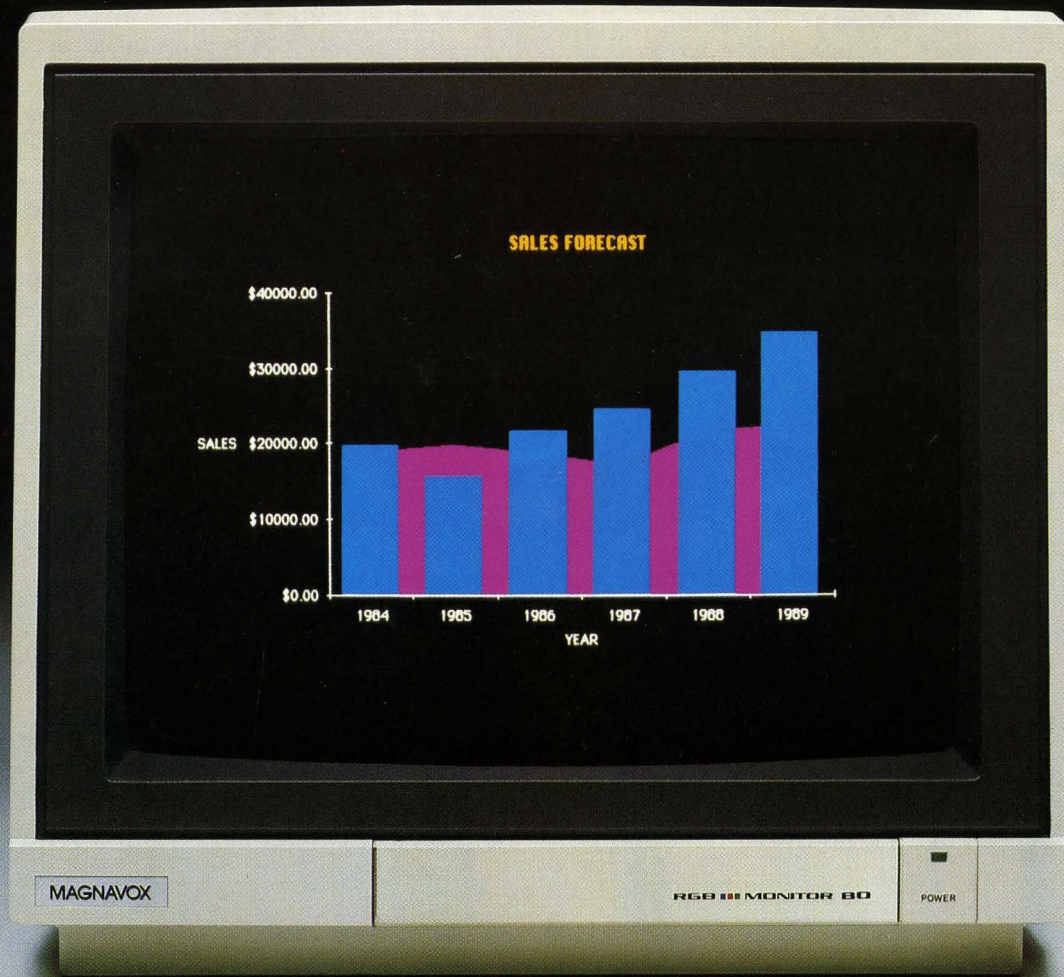

# RGB Monitor 80

## CM8562

13" diagonal RGB/Composite Color Monitor

- RGB TTL and Composite inputs
- 640 dots resolution (RGB) horizontal
- 240 lines resolution (vertical)
- Automatic interpretation of composite or separate sync signals
- Green text display switch
- Variable sharpness control
- Vertical/Horizontal centering controls
- Built-in tilt stand
- Interface cables included

# CM8562 RGB/Composite Color Monitor 80

**17% Larger Screen Than Standard 12" Monitors** • 14" tube (13" visual) provides larger screen size without an appreciably larger footprint.

**RGB TTL and Composite Video Inputs** • give the monitor the versatility of working with almost any computer, plus the ability to display broadcast video from a VCR or a component TV tuner (sold separately).

**80 x 25 Character Field** • this monitor system can accurately display a field of 25 lines of 80 characters each, or 2000 characters total.

**Green Text Display Switch** • disables the monitor's ability to display anything other than green light, emulating the display found on green monochrome monitors — a feature normally found on more expensive products.