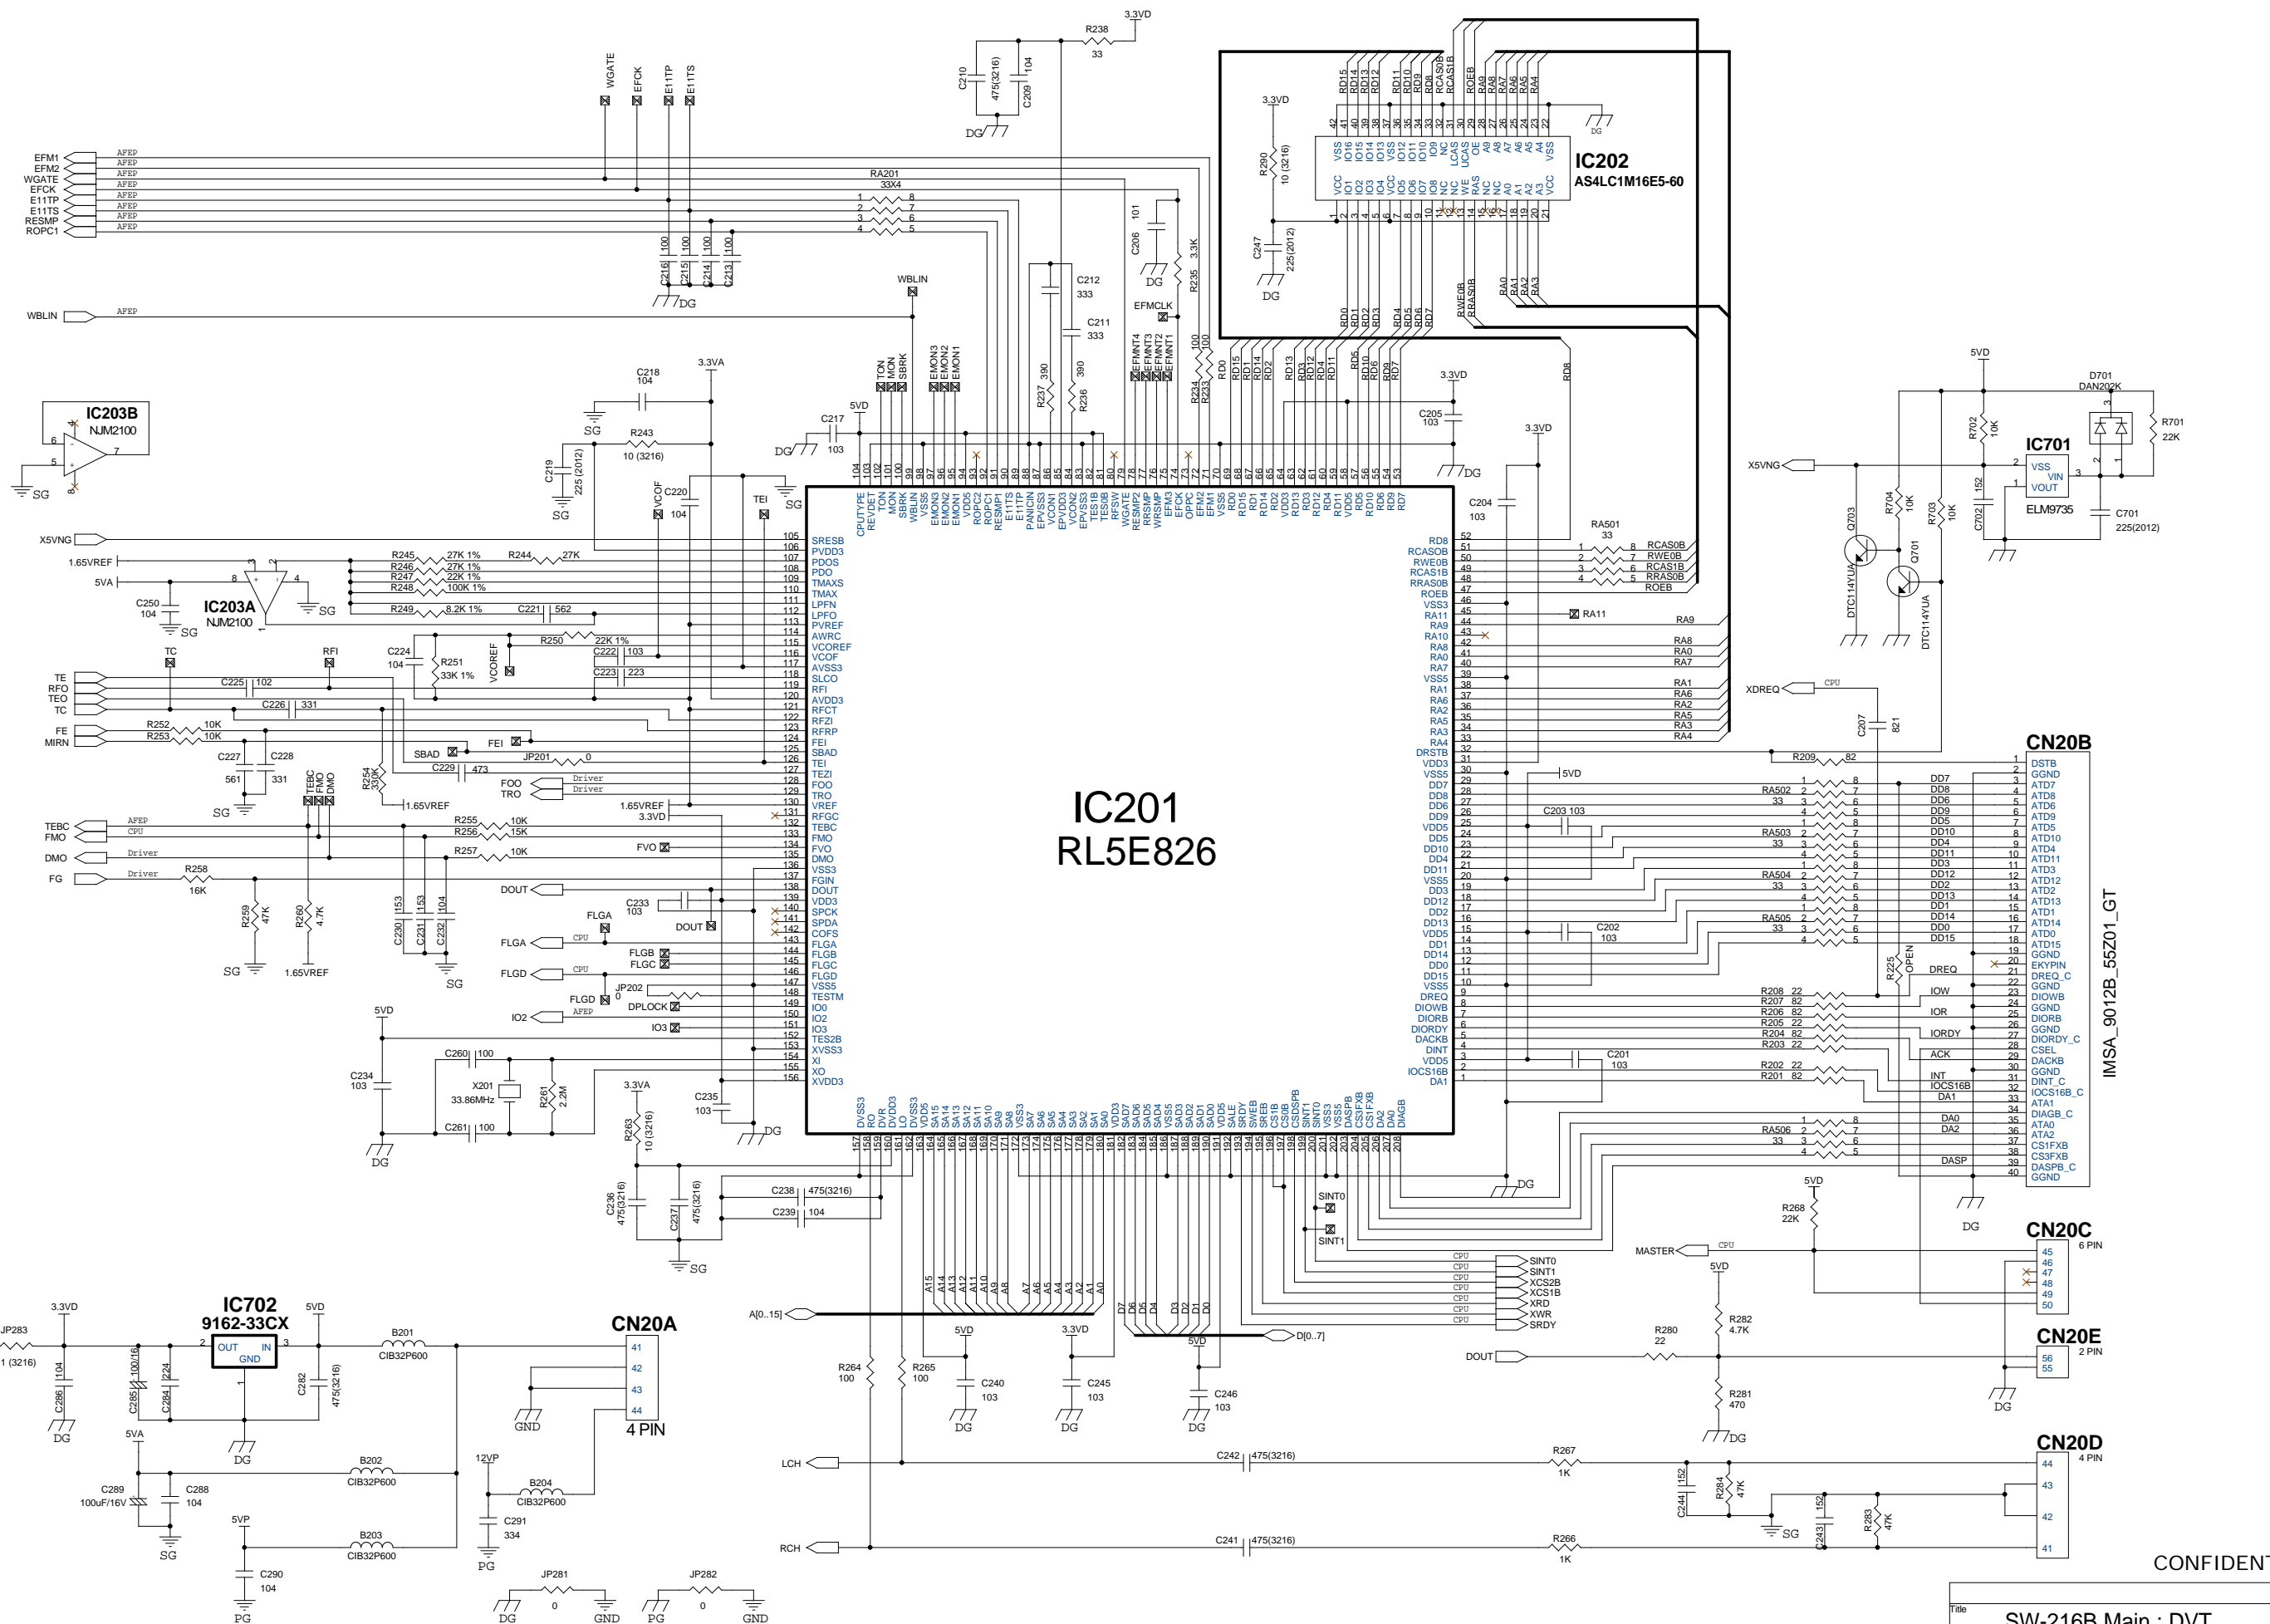

CONFIDENTIAL

File			SW-216B Main : DVT		
Size	Document Number		REV : 20. MAR.		Rev
A2					11
Date	Tuesday, March 20, 2001	Sheet	1	of	3

CONFIDENTIAL

File		SW-216B Main : DVT	
Size	A2	Document Number	REV : 20. MAR.
Date	Tuesday, March 20, 2001	Sheet	2 of 3

IC301
H8S/2390

MBM29F400BC-70PFTN

IC302

CONFIDENTIAL

Title		
SW-216B Main : DVT		
Size	Document Number	Rev
A3	REV : 20. MAR.	11
Date:	Tuesday, March 20, 2001	Sheet 3 of 3