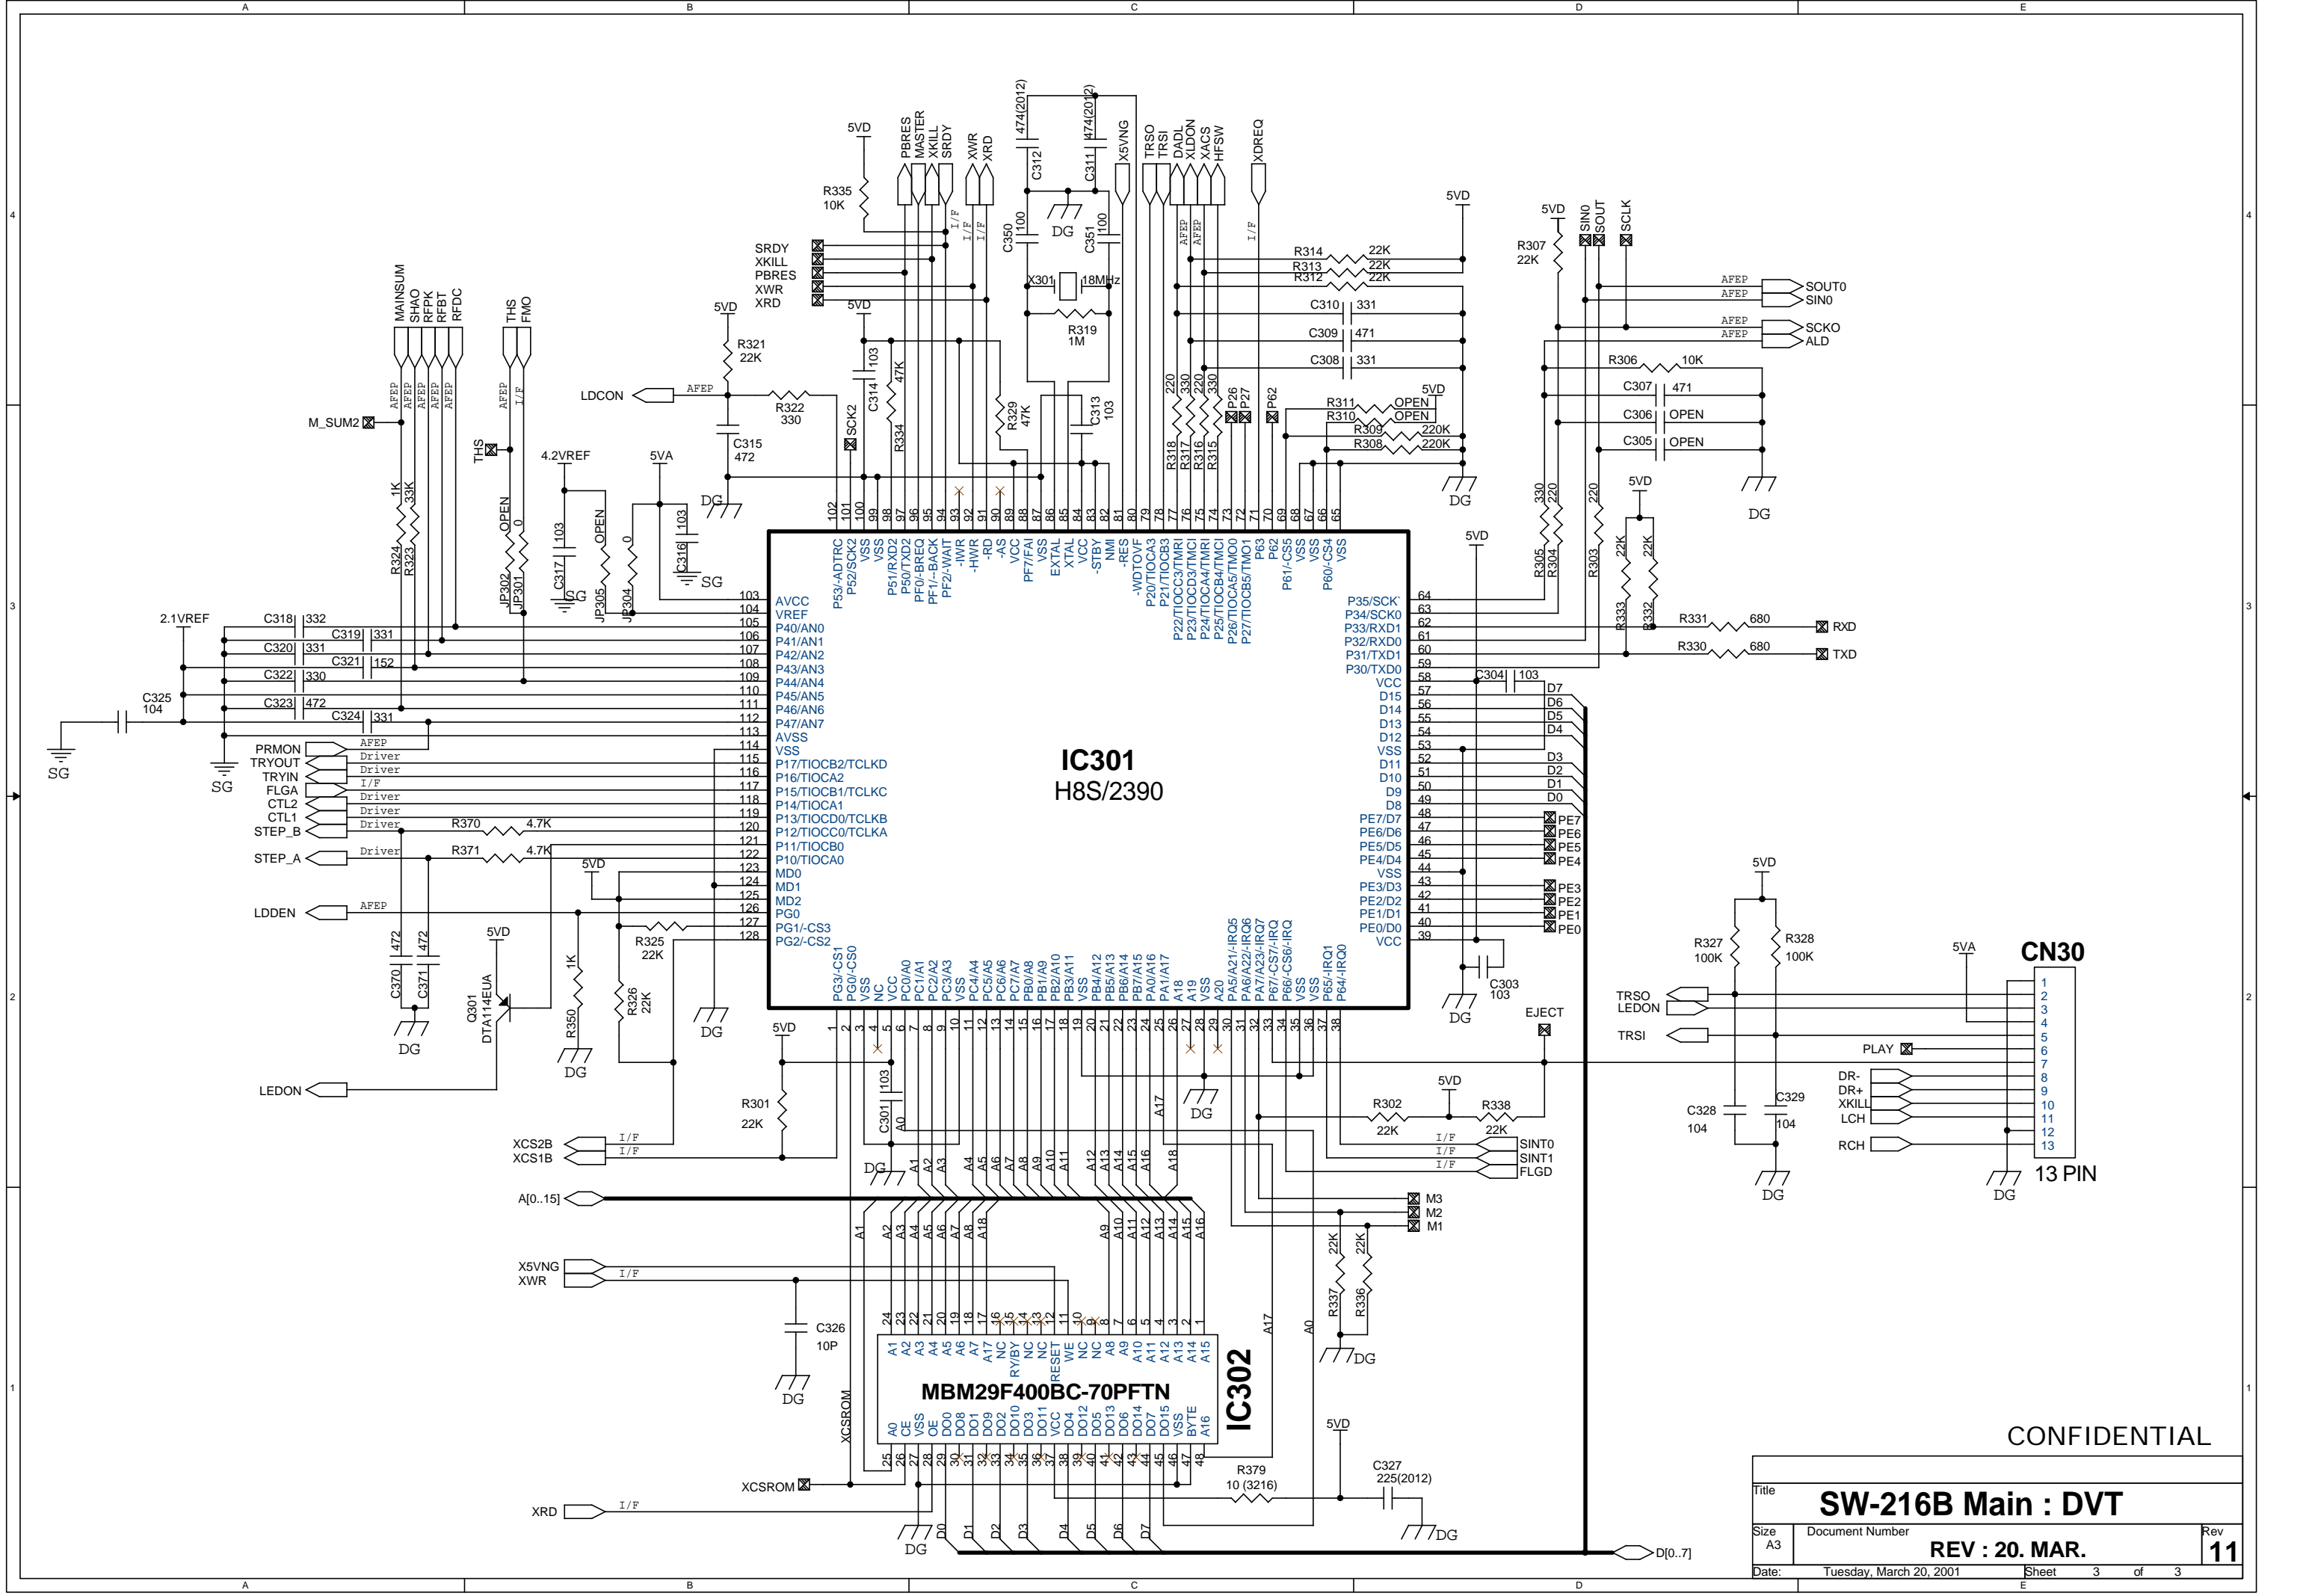

CONFIDENTIAL

File			SW-216B Main : DVT		
Size	Document Number		REV : 20. MAR.		Rev
A2					11
Date	Tuesday, March 20, 2001	Sheet	1	of	3

CONFIDENTIAL

File		SW-216B Main : DVT	
Size	A2	Document Number	REV : 20. MAR.
Date	Tuesday, March 20, 2001	Sheet	2 of 3

IC301
H8S/2390

MBM29F400BC-70PFTN

IC302

CONFIDENTIAL

Title		
SW-216B Main : DVT		
Size	Document Number	Rev
A3	REV : 20. MAR.	11
Date:	Tuesday, March 20, 2001	Sheet 3 of 3